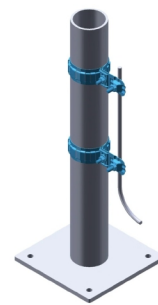

ELIT SPC70120S-6-11mm

Technical description

Advantages:

Product name/ Art.nr/ GTIN	ELIT SPC70120S-6-11mm/ 40170000/ 7070810000128
According to:	---
Mounting type conductor	With screw clamp
Suitable for diameter round conductor	6 - 11 Millimetre
Material of holder	Stainless steel 304 (V2A)
Mounting type holder	Rain pipe
Material of carrier	Stainless steel 304 (V2A)
Material of saddle clamp	Stainless steel 304 (V2A)
Material base part	Stainless steel 304 (V2A)
Pipe chucking range	70 - 120 Millimetre